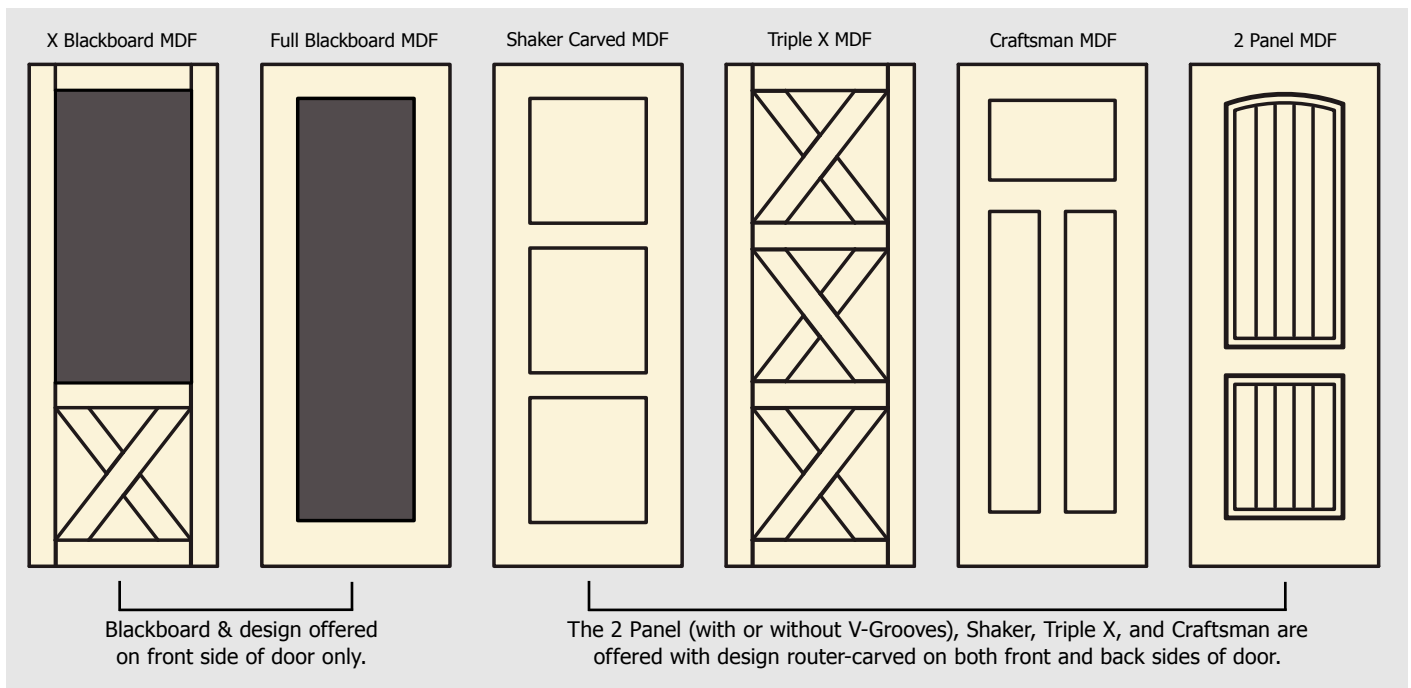

Product Specifications: BarnCraft® MDF Doors

Doors built for the BarnCraft® MDF Door Series are included in our BarnCraft® Rolling Doors & Hardware product catalog, and have the following specifications*:

- **Available Stock Product Sizes:** Knotty Alder Iron Plank Doors: See chart below.
- **Door Construction:** All MDF doors have a stile width of 5" and are constructed of 3 sheets of 1/2" MDF pressed together to make a 1-1/2" solid MDF door.
- **Door Material:** Heavy duty medium density fiber board (MDF)
- **Notes:**
 - a) Doors come white primed – no factory finish colors available.
 - b) Doors are heavy.
 - c) For the Blackboard MDF doors, use only real chalk. Chalk markers are NOT compatible with the chalkboard paint used on doors.

	Design Options	Width Options	Height Options
A	All MDF Designs	32", 36", 42", 48" wide	80", 84", 96" height

* All specifications, product designs and information listed are subject to change without prior notice. We are continually improving our products, and these improvements may cause us to change the specifications listed.