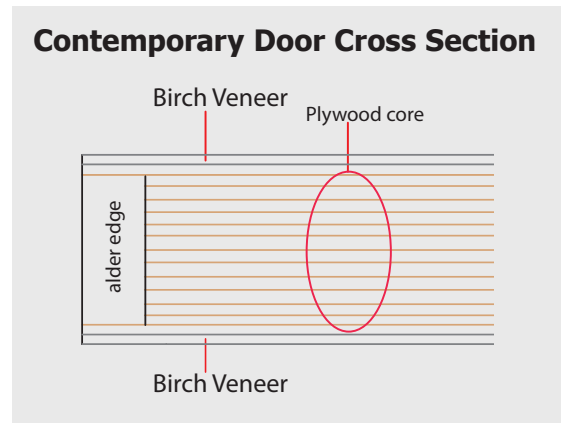

- 1) Doors are constructed using 1.75" multi-ply wood panel with a Birch veneer face on both sides. Edges of the door are capped with clear hardwood.
- 2) Choose from any of 4 routed designs or the mirror option, on 1 or both sides of the door.
- 3) Mirror option includes a 28" wide safety glass mirror, which is 68" tall on a 6'8" or 7'0" door, or 80" tall on an 8'0" door.

Available Stock Product Sizes:

Birch Contemporary Routed Doors:	2' 6" x 6' 8" x 1 ³ / ₄ "	2' 6" x 7' 0" x 1 ³ / ₄ "	2' 6" x 8' 0" x 1 ³ / ₄ "
	3' 0" x 6' 8" x 1 ³ / ₄ "	3' 0" x 7' 0" x 1 ³ / ₄ "	3' 0" x 8' 0" x 1 ³ / ₄ "
	3' 6" x 6' 8" x 1 ³ / ₄ "	3' 6" x 7' 0" x 1 ³ / ₄ "	3' 6" x 8' 0" x 1 ³ / ₄ "
	4' 0" x 6' 8" x 1 ³ / ₄ "	4' 0" x 7' 0" x 1 ³ / ₄ "	4' 0" x 8' 0" x 1 ³ / ₄ "
 Birch Contemporary Mirror Doors:	 3' 0" x 6' 8" x 1 ³ / ₄ "	 3' 0" x 7' 0" x 1 ³ / ₄ "	 3' 0" x 8' 0" x 1 ³ / ₄ "
	3' 6" x 6' 8" x 1 ³ / ₄ "	3' 6" x 7' 0" x 1 ³ / ₄ "	3' 6" x 8' 0" x 1 ³ / ₄ "

Door Construction:

Doors: Plywood core with Birch veneer faces. Clear hardwood edge on vertical door edges.

Wood Specie:

Veneer faces of the door use American Birch.

Design Options:

Available on 1 or both sides of the door.