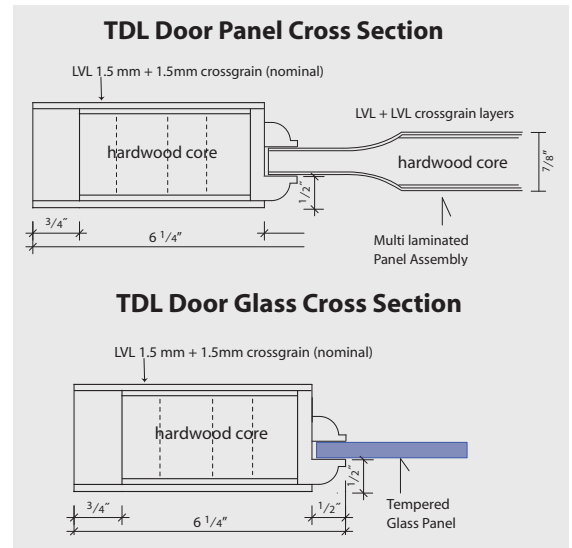

Stile Construction:

Doors 2–2.5mm (nominal) mahogany laminate over solid wood staves.
Laminate veneers are 2 layers thick.

Stile Width: All doors, 6 1/4" wide.

Stile & Rail Connection Method: Doweled Cove and Bead.

Panel Thickness: 7/8" laminated panel.

Panel is three layers thick to eliminate splits through panel.

Wood Specie: Meranti Mahogany or equivalent.

Design Options:

Glass Options:

1 - PRIVACY RATING 3 - PRIVACY RATING 5 - PRIVACY RATING 9 - PRIVACY RATING
*N/A for Continental