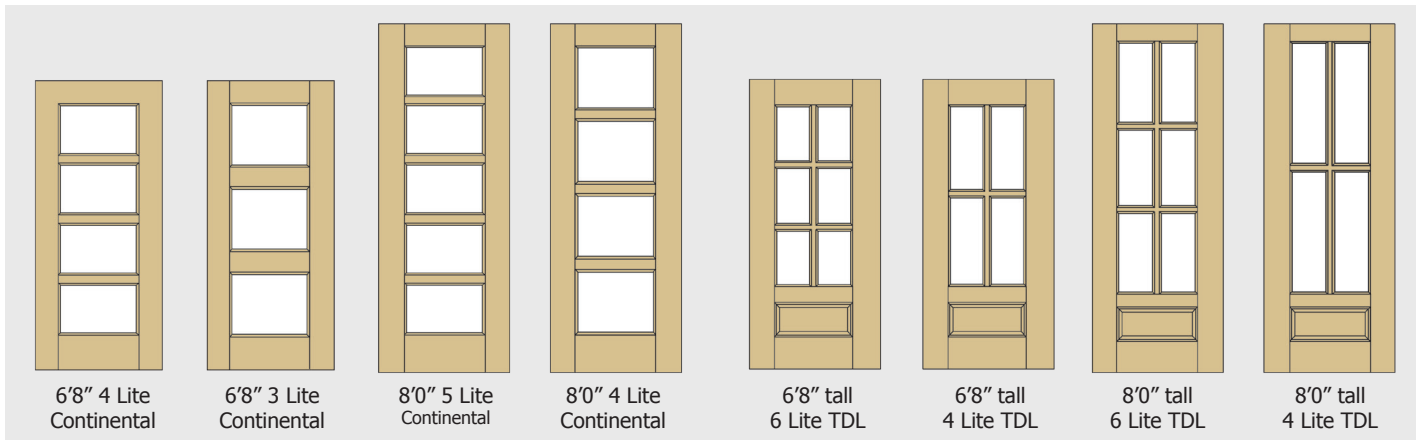

Available Stock Product Sizes:

TDL Doors (& Continental 3 Lite):	2' 8" x 6' 8" x 1³/₄"	2' 8" x 8' 0" x 1³/₄"
All TDL & Continental:	3' 0" x 6' 8" x 1³/₄"	3' 0" x 8' 0" x 1³/₄"
Continental 4 lite Door only:		2' 6" x 8' 0" x 1³/₄"

Stile Construction:

Doors 2–2.5mm (nominal) mahogany laminate over solid wood staves.
Laminate veneers are 2 layers thick.

Stile Width: All doors, 6 1/4" wide.

Stile & Rail Connection Method: Doweled Cove and Bead.

Panel Thickness: 7/8" laminated panel.

Panel is three layers thick to eliminate splits through panel.

Wood Specie: Meranti Mahogany or equivalent.

Design Options: