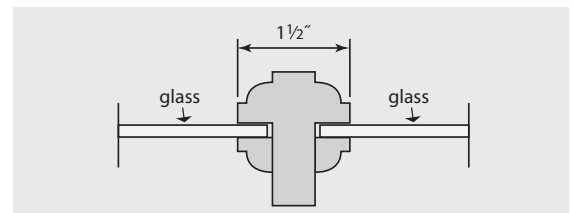

Stile Construction:

Doors 2–2.5mm (nominal) mahogany laminate over solid wood staves.
Laminate veneers are 2 layers thick.

Stile Width: All doors, 6 1/4" wide.

Stile & Rail Connection Method: Doweled Cove and Bead.

Panel Thickness: 7/8" laminated panel.

Panel is three layers thick to eliminate splits through panel.

Wood Specie: Meranti Mahogany or equivalent.

Design Options:

Glass Options:

1 - PRIVACY RATING 3 - PRIVACY RATING 5 - PRIVACY RATING 9 - PRIVACY RATING
*N/A for Continental