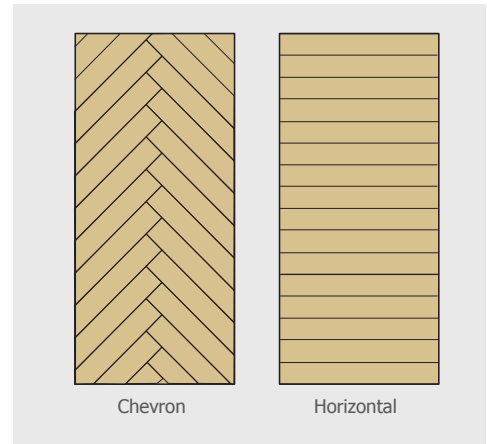

1) Wood planks adhered to solid door core are dense, heavy, and durable. Plank design may be on one or both sides of the door.
2) Approximately 1 1/2" thick with thin, black molding covering the 2 vertical edges.
3) All BarnCraft sliding hardware options can be used with these doors (hardware sold separately).
4) Available in 1-color, or multi-color combinations (8 colors available). Coordinate with matching Rustic Farmhouse adhesive wall planks. See catalog for colors and combinations, and for information on the wall planks.

Available Stock Product Sizes:

Rustic Farmhouse Chevron Doors:

2' 8" x 6' 8" x 1 1/2"	2' 8" x 7' 0" x 1 1/2"	2' 8" x 8' 0" x 1 1/2"
3' 0" x 6' 8" x 1 1/2"	3' 0" x 7' 0" x 1 1/2"	3' 0" x 8' 0" x 1 1/2"
3' 6" x 6' 8" x 1 1/2"	3' 6" x 7' 0" x 1 1/2"	3' 6" x 8' 0" x 1 1/2"
4' 0" x 6' 8" x 1 1/2"	4' 0" x 7' 0" x 1 1/2"	4' 0" x 8' 0" x 1 1/2"

Rustic Farmhouse Horizontal Doors:

2' 8" x 6' 8" x 1 1/2"	2' 8" x 7' 0" x 1 1/2"	2' 8" x 8' 0" x 1 1/2"
3' 0" x 6' 8" x 1 1/2"	3' 0" x 7' 0" x 1 1/2"	3' 0" x 8' 0" x 1 1/2"
3' 6" x 6' 8" x 1 1/2"	3' 6" x 7' 0" x 1 1/2"	3' 6" x 8' 0" x 1 1/2"

Door Construction:

Rustic wood planks adhered to one or both sides of a solid, engineered door core. With planks on one side only, the door back is a solid piece of unfinished Birch veneer.

Wood Specie:

Canadian Pine wood planks.

Design Options: