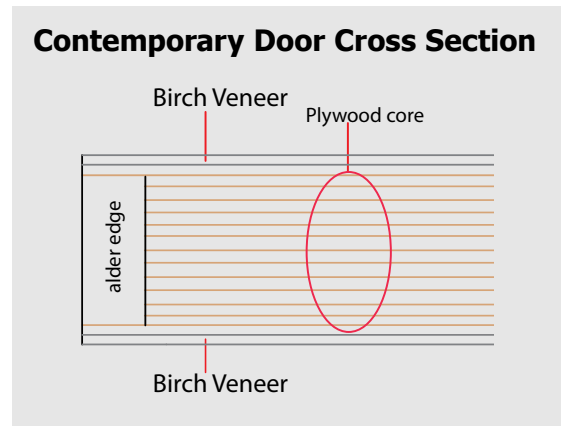

Product Specifications: BarnCraft® Birch Contemporary Doors

Birch doors built for the BarnCraft Contemporary Door Series are included in our BarnCraft Premium Sliding Doors & Hardware product catalog, and have the following specifications*:

1) Doors are constructed using 1.75" multi-ply wood panel with a Birch veneer face on both sides. Edges of the door are capped with clear hardwood.
2) Choose from 2 designs with single, individual tempered glass panes, 4 routed designs or the mirror option, on 1 or both sides of the door.
3) Mirror option includes a 28" wide safety glass mirror, which is 68" tall on a 6'8" or 7'0" door, or 80" tall on an 8'0" door.

Available Stock Product Sizes:

Birch Contemporary Routed or Glass Doors:	2' 6" x 6' 8" x 1³/₄"	2' 6" x 7' 0" x 1³/₄"	2' 6" x 8' 0" x 1³/₄"
	3' 0" x 6' 8" x 1³/₄"	3' 0" x 7' 0" x 1³/₄"	3' 0" x 8' 0" x 1³/₄"
	3' 6" x 6' 8" x 1³/₄"	3' 6" x 7' 0" x 1³/₄"	3' 6" x 8' 0" x 1³/₄"
	4' 0" x 6' 8" x 1³/₄"	4' 0" x 7' 0" x 1³/₄"	4' 0" x 8' 0" x 1³/₄"

Birch Contemporary Mirror Doors:	3' 0" x 6' 8" x 1³/₄"	3' 0" x 7' 0" x 1³/₄"	3' 0" x 8' 0" x 1³/₄"
	3' 6" x 6' 8" x 1³/₄"	3' 6" x 7' 0" x 1³/₄"	3' 6" x 8' 0" x 1³/₄"

Door Construction:

Doors: Plywood core with Birch veneer faces. Clear hardwood edge on vertical door edges.

Wood Species:

Veneer faces of the door use American Birch.